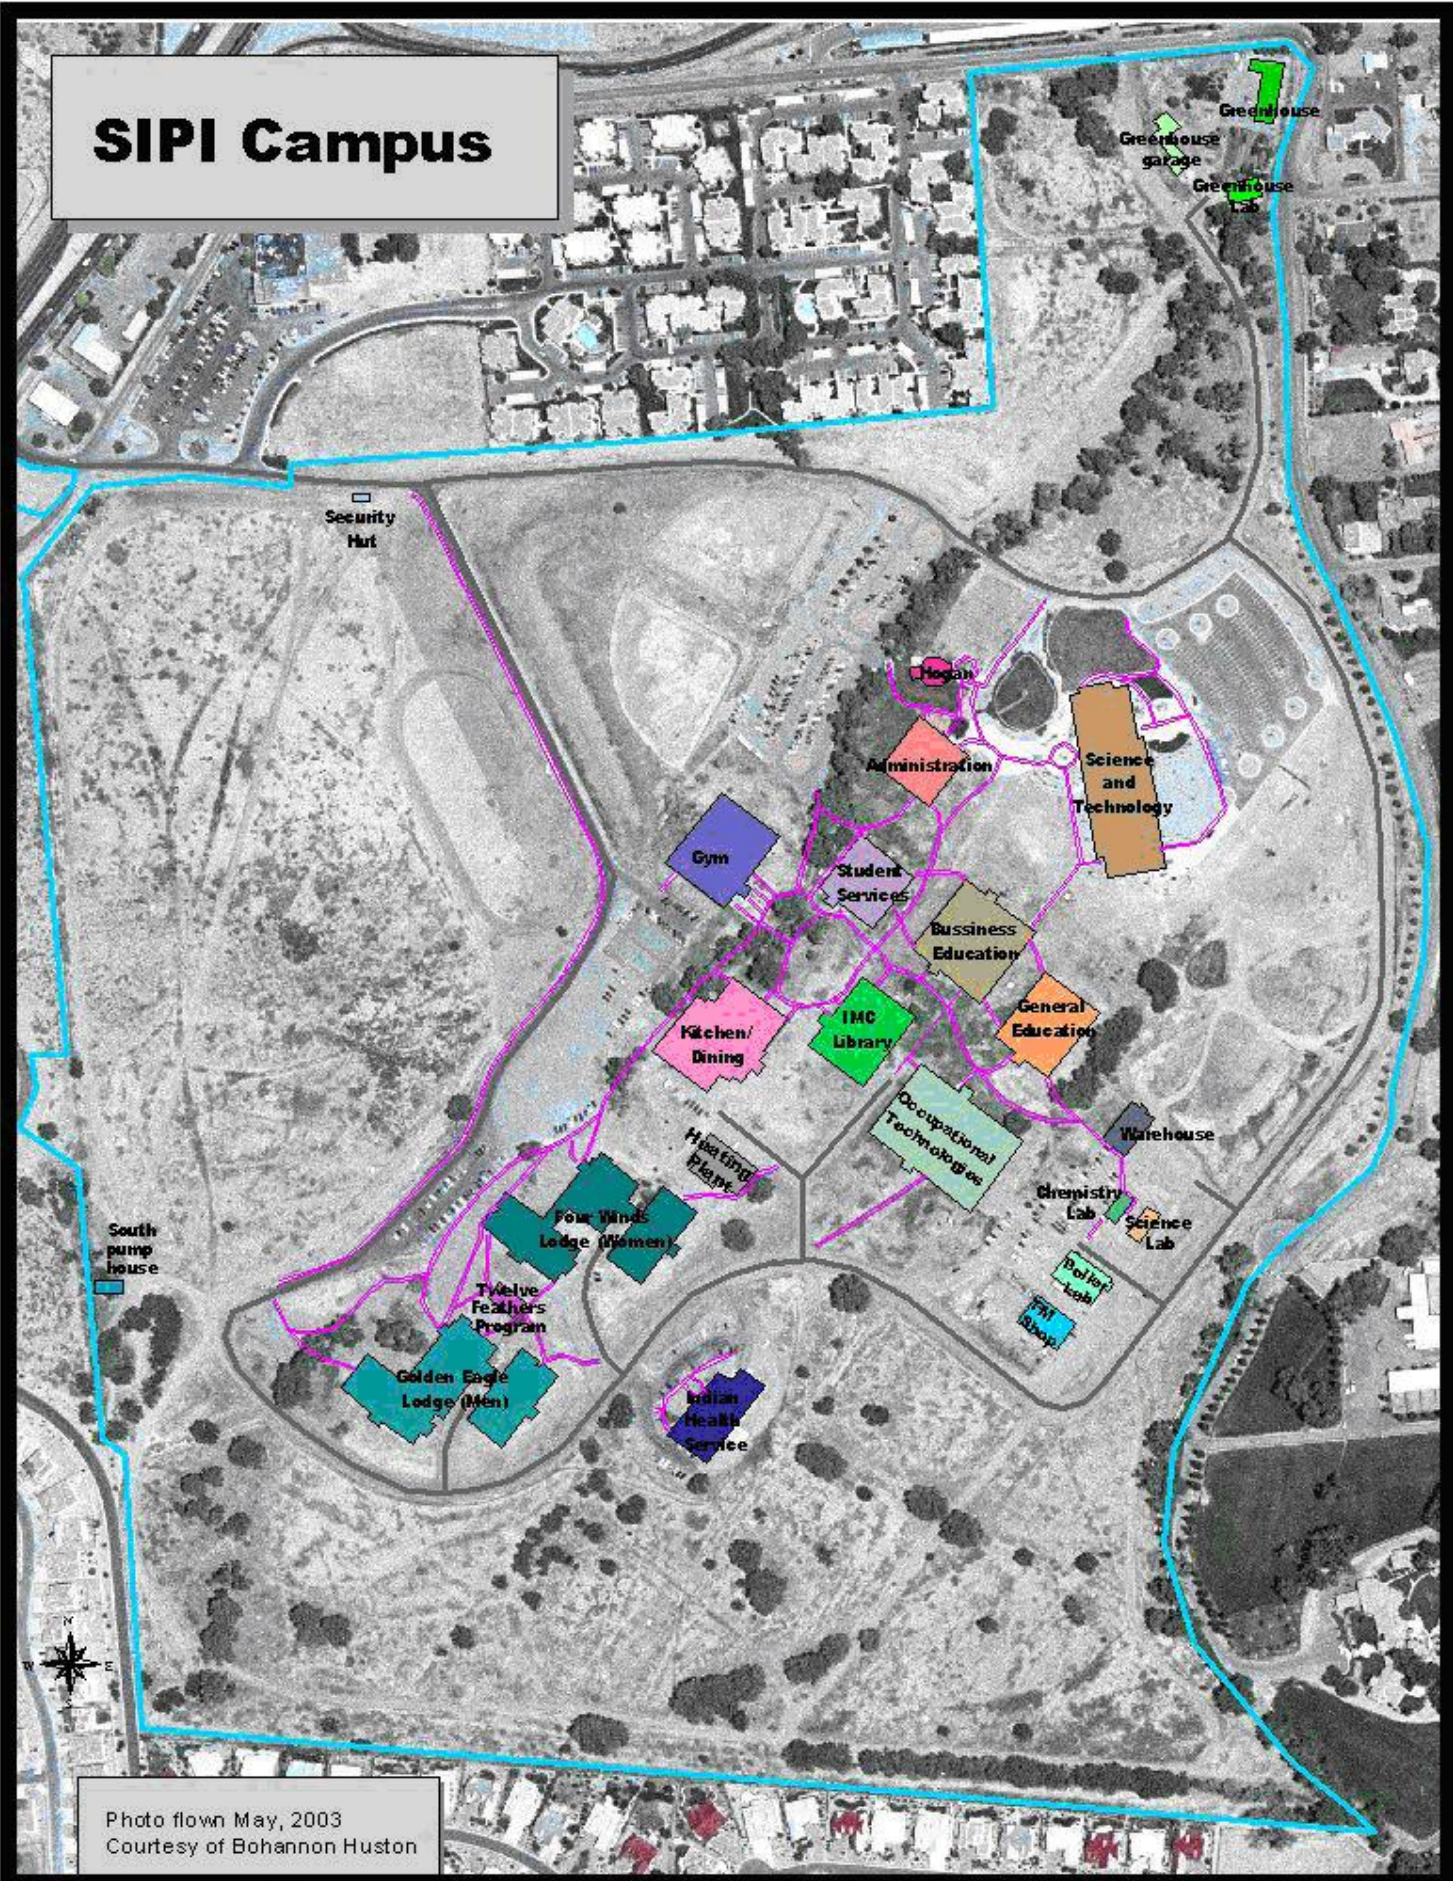

Southwestern Indian Polytechnic Institute

Office of Admissions _Records

Fall 2010 Course Schedule

SIPI Campus

Photo flown May, 2003
Courtesy of Bohannon Huston

Adult Basic Education & Developmental Education

College and Career

Course No	Sec Title	Days	Times	Cr	Instructor	Room	Pre-requisites_Comments
CACS 100	1 College and Career Success	TTH	10:00-10:55	2	Snyder	AC 107	
CACS 100	2 College and Career Success	TTH	11:00-11:55	2	Snyder	AC 107	